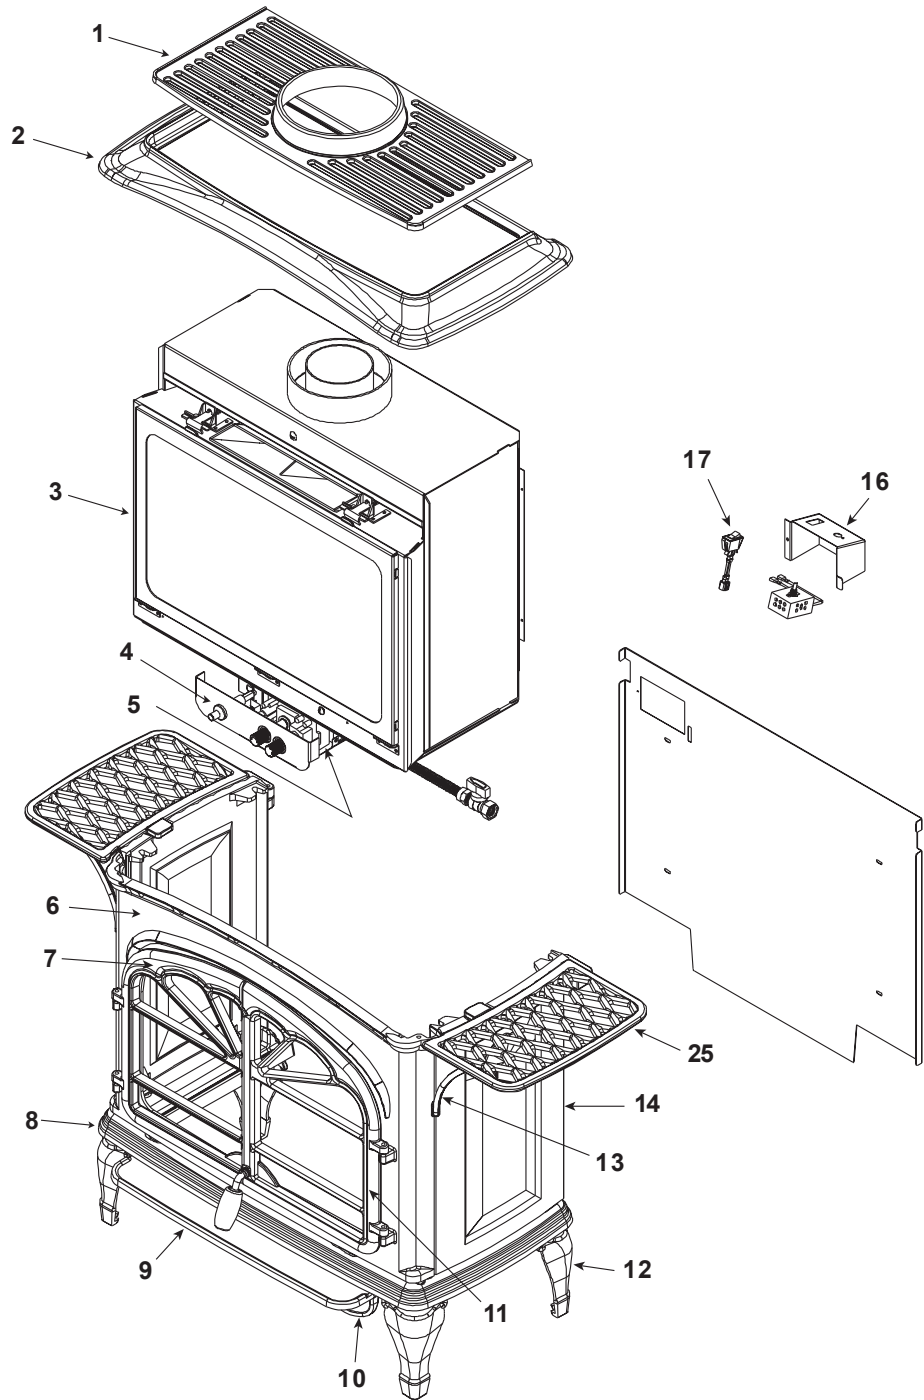

Log Set Assembly

Part number list on following page.

No one builds a better fire

Beginning Manufacturing Date: Jan. 2002
Ending Manufacturing Date: Aug. 2003

IMPORTANT: THIS IS DATED INFORMATION. Parts must be ordered from a dealer or distributor. **Hearth and Home Technologies does not sell directly to consumers.** Provide model number and serial number when requesting service parts from your dealer or distributor.

Stocked
at Depot

ITEM	DESCRIPTION	COMMENTS	PART NUMBER	
	Log Set Assembly	No longer available	844-9330	
1	Grill	No longer available	282-732-BK	
2	Top	No longer available	282-733-BK	
3	Glass Door Assembly	No longer available	GLA-V2	
		No longer available	844-6080	
4	Piezo Ignitor		291-513	Y
5	Valve Assembly - NG		842-0240	Y
	Valve Assembly - LP		842-0230	Y
6	Front	No longer available	282-736-BK	
7	Left Door	No longer available	282-742-BK	
8	Base	No longer available	282-738-BK	
9	Ashlip	No longer available	282-739-BK	
10	Skirt	No longer available	282-740-BK	
11	Right Door	No longer available	282-743-BK	
12	Leg	No longer available	282-741-BK	
13	Shelf Support	Specify Color	282-735-BK	
14	Side	No longer available	282-737-BK	
15	Shelf	No longer available	282-734-BK	
16	Switch Box	No longer available	585-113	
17	ON/OFF Rocker Switch		060-521A	Y
	Burner NG, LP		SRV586-174A	Y
	Burner Tube		567-301A	
	Flex Ball Valve Assembly		SRV302-320	Y
	Pilot Assembly NG		842-4280	Y
	Thermocouple		200-2950	Y
	Thermopile		842-0250	Y
	Mineral Wool		050-721	
	Orifice NG	Pre 30,000	586-800	Y
		Post 30,000	SRV24691	Y
	Orifice LP	Pre 30,000	SRV24220	Y
		Post 30,000	18678	Y
	Touch Up Paint	No longer available	210-0080	
	Conversion Kit NG	No longer available	NGK-V2	
	Conversion Kit LP	No longer available	LPK-V2	
		No longer available	LPK-GS2	
	Pilot Orifice NG	No longer available	571-516	
		Pre 30,000	571-517	Y
	Pilot Orifice LP	Post 30,000	SRV200-2630	Y
	Regulator NG		230-1570	Y
	Regulator LP		230-1520	Y