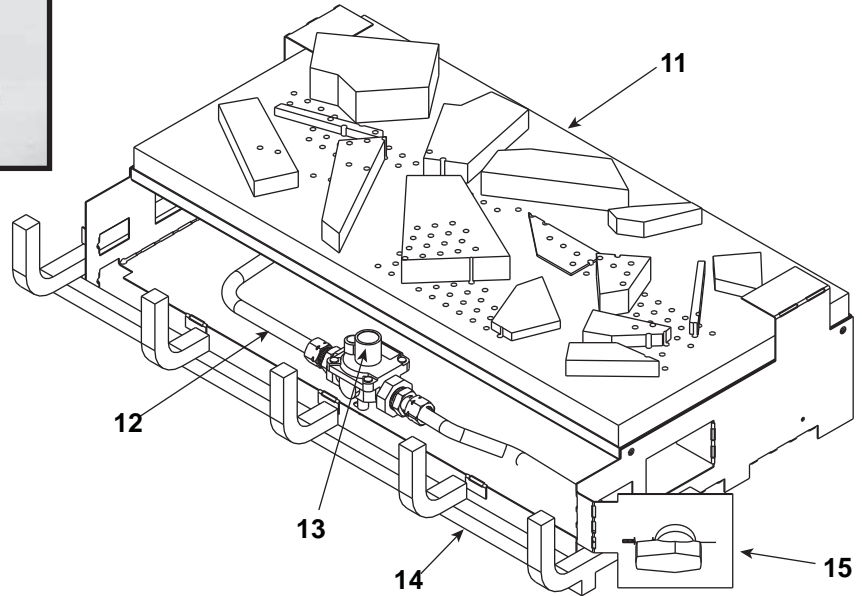

Log Assembly

IMPORTANT: THIS IS DATED INFORMATION. When requesting service or replacement parts for your appliance please provide model number and serial number. All parts listed in this manual may be ordered from an authorized dealer.

Stocked at Depot

ITEM	DESCRIPTION	COMMENTS	PART NUMBER	
1	Log 1		SRV481-766	
2	Log 2			
3	Log 3		SRV481-755	
4	Log 4			
5	Log 5		SRV526-701	
6	Log 6		SRV481-705	
7	Log 7		SRV446-702	
8	Log 8		SRV481-703	
9	Log 9		SRV402-701	
10	Log 10		SRV446-706	
11	Burner	No longer available	526-326A	
12	Burner Tube		477-301A	Y
13	Regulator	No longer available	441-500	
14	Grate Assembly		526-360	Y
15	Shut Off Valve	No longer available	597-311	
	Orifice NG (23A)	No longer available	477-800	