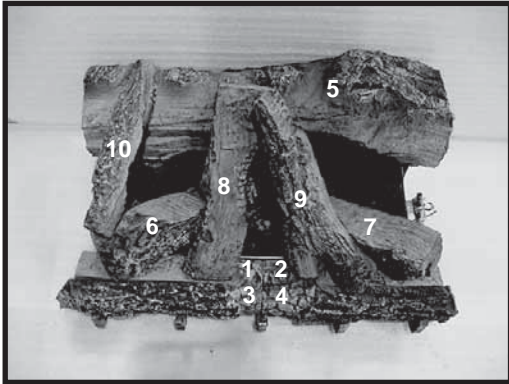

Log Assembly

IMPORTANT: THIS IS DATED INFORMATION. When requesting service or replacement parts for your appliance please provide model number and serial number. All parts listed in this manual may be ordered from an authorized dealer.

Stocked at Depot

ITEM	DESCRIPTION	COMMENTS	PART NUMBER	
1	Log 1		SRV481-766	
2	Log 2			
3	Log 3		SRV481-755	
4	Log 4			
5	Log 5		SRV526-701	
6	Log 6		SRV481-705	
7	Log 7		SRV446-702	
8	Log 8		SRV481-703	
9	Log 9		SRV402-701	
10	Log 10		SRV446-706	
11	Burner	No longer available	526-326A	
12	Burner Tube		477-301A	Y
13	Regulator	No longer available	441-500	
14	Grate Assembly		526-360	Y
15	Shut Off Valve	No longer available	597-311	
	Orifice NG (23A)	No longer available	477-800