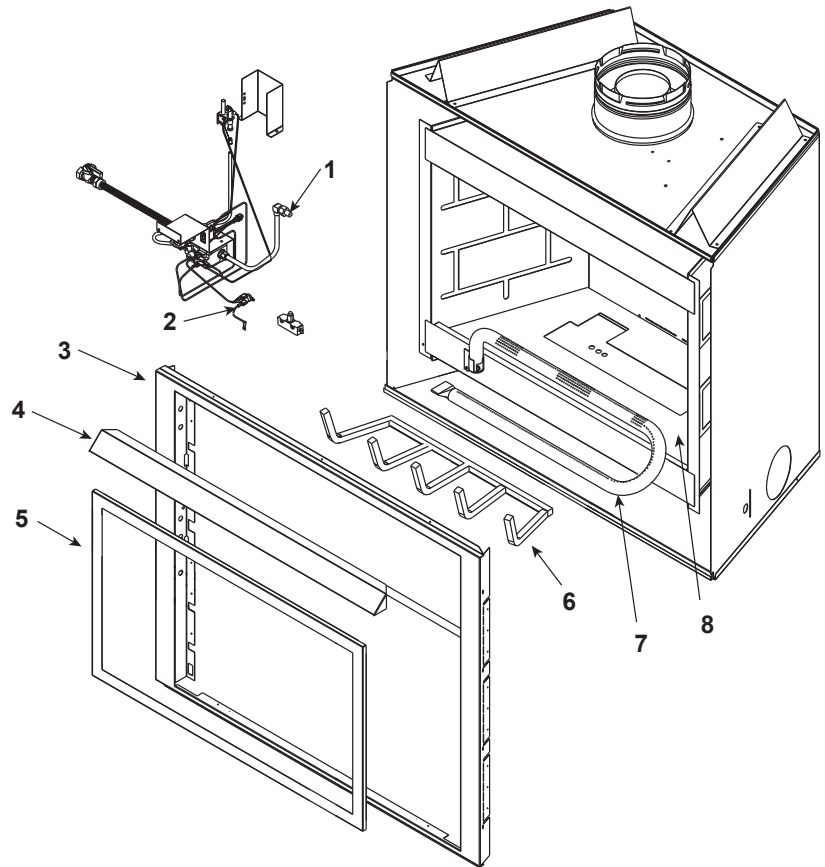

Log Set Assembly

IMPORTANT: THIS IS DATED INFORMATION. Parts must be ordered from a dealer or distributor. **Hearth and Home Technologies does not sell directly to consumers.** Provide model number and serial number when requesting service parts from your dealer or distributor.

Stocked at Depot

ITEM	DESCRIPTION	COMMENTS	PART NUMBER	
	Log Set Assembly (Sold as set only)	No longer available	LOGS-24S	Y
1	Burner Orifice NG (#38A)		057-800	Y
	Burner Orifice LP (#52A)		057-801	Y
2	High Temp Limit Switch	Pre Sept 1994	SRV4021-383	Y
		Post Sept 1994	092-531	Y
3	Surround	No longer available	SRV414-130	
4	Hood		SRV60-143-BK	
5	Glass Door Assembly	Wing Nuts	GLA-DV36	Y
		Tabs	GLA-6DVL	Y
6	Grate Assembly	No longer available	043-360A	
7	Burner NG	26" long with rounded bend at end	060-336A	Y
	Burner LP		060-335A	Y
	Burner NG	24.75" long with 2 90 degree bends	073-326A	Y
	Burner LP		073-325A	Y
8	Metal Base Pan	No longer available	073-117