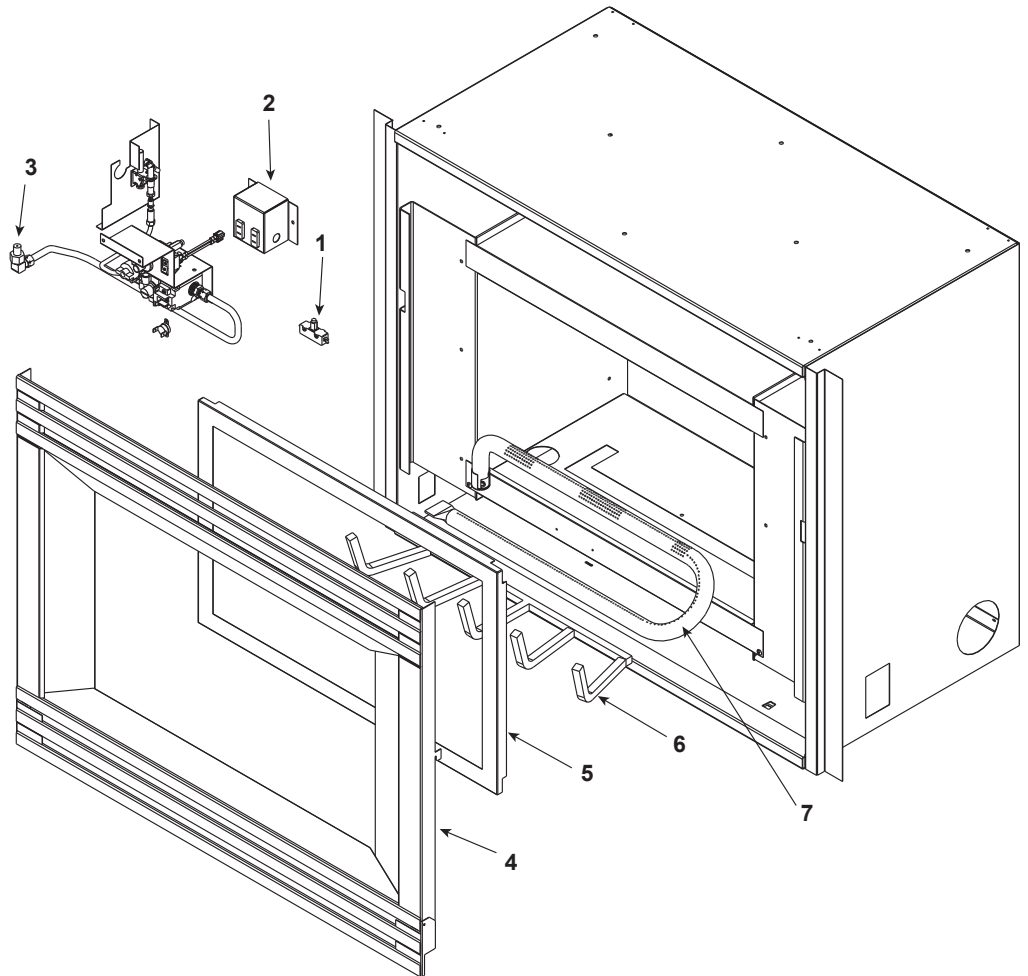

### Log Set Assembly

IMPORTANT: THIS IS DATED INFORMATION. Parts must be ordered from a dealer or distributor. **Hearth and Home Technologies does not sell directly to consumers.** Provide model number and serial number when requesting service parts from your dealer or distributor.

**Stocked  
at Depot**

ITEM	DESCRIPTION	COMMENTS	PART NUMBER	
	Log Set Assembly	No longer available	LOGS-20	
1	Microswitch		040-520A	Y
2	Junction Box - Pilot		100-250A	Y
3	Burner Orifice Rear NG (#48B)	No longer available	042-800	
	Burner Orifice LP (#56B)	No longer available	042-801	
4	Decorative Front, Black	No longer available	DF-4000DV-BK	
5	Glass Door Assembly		GLA-5DV	Y
6	Grate Assembly	No longer available	043-360A	
7	Burner NG	No longer available	042-326A	
	Burner LP	No longer available	042-325A	